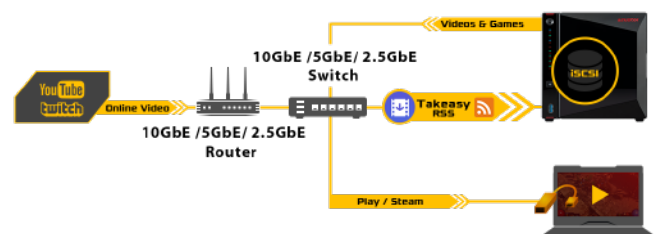

YouTube and Twitch as cloud platforms are not always reliable with long-term archival of content and videos may be deleted without notice. For that, ASUSTOR provides Takeeasy, an app that downloads videos from YouTube and Twitch for archival purposes and can automatically download all public content from a specific channel.