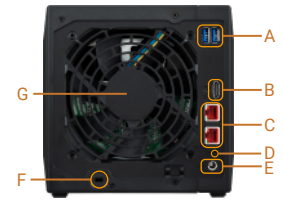

- A. USB 3.2 Gen1 Ports
- B. HDMI Port
- C. 2.5 Gigabit RJ45 Ports
- D. Reset Button
- E. DC Input
- F. K-Lock
- G. System Fan

Software & Features

Operating System

- ADM 3.4 Onwards
- Supports Online Firmware Updates

Supported OS

- Windows XP, Vista, 7, 8, 10, Server 2003, Server 2008, Server 2012
- Mac OS X 10.6 and up
- UNIX, Linux, and BSD

Access Control

- Maximum Number of Users: 4096
- Maximum Number of Groups: 512
- Maximum Number of Shared Folders: 512
- Maximum Number of Concurrent Connections: 512
- Supports Windows Active Directory
- Supports Windows Active Directory / LDAP

File Explorer

- Web-based File Management
- ISO File Mounting
- Share Links
- Task Monitor
- Browse Files on Local PC
- Thumbnail Previews
- Data Access via External Optical Drive
- Supports video playback

System Administration

- Log Type: System Log, Connection Log, File Access Log
- Real-time Online User Monitor
- Real-time System Monitor
- User Quota
- Virtual Drive (ISO Mounting, Maximum 16)
- UPS Support

Storage Management

- Support Multiple Volumes with Spare Disks
- Volume Type: Single disk, JBOD, RAID 0, RAID 1, RAID 5, RAID 6, RAID 10
- Support for Online RAID Level Migration

Disk Management

- Scheduled Bad Block Scans
- Scheduled S.M.A.R.T Scans

External Devices

- Supports USB External Storage Devices
- USB Wi-Fi Dongle Support
- Bluetooth Dongle/Speaker Support
- USB Printer Support
- USB DAC/IR Receiver/Keyboard/Mouse Support
- USB CD ROM Drives/DVD ROM Drives/BD-ROM Drives

Energy Control

- Configurable Disk Hibernation and Sleep Mode Wait Time
- Configurable Time Period for Sleep Mode Activation
- Automatic Sleep

Supported Browsers

- Internet Explorer 11 Onwards, Firefox, Chrome, Safari, Microsoft Edge

Network

- TCP/IP (IPv4 & IPv6)
- Link Aggregation: Supports 802.3ad and Six Other Modes for Load Balancing and/or Network Failover
- Jumbo Frame (MTU)
- VLAN
- EZ Connect
- Wireless Network
- DDNS/EZ-Router
- Supports Wake-on-LAN (WOL)
- Supports Wake-on-WAN (WOW)

Network Protocols

- CIFS / SMB, SMB 2.0 / 3.0, AFP, NFS, FTP (Unicod Supported), TFTP, WebDAV, Rsync, SSH, SFTP, iSCSI/IP-SAN, HTTP, HTTPS, Proxy, SNMP, Syslog

Security

- AES 256-Bit Encryption
- Firewall: Prevent Unauthorized Access
- Alert Notifications: E-mail, SMS
- Encrypted Connections: HTTPS, FTP over SSL/TLS, SSH, SFTP, Rsync over SSH
- Built-in Hardware Encryption Engine: AS10/31/32/52/53/61/62/63/64/70 Series

Backup Solutions

- Rsync (Remote Sync) Backup
- Cloud Backup
- FTP Backup
- External Backup
- One Touch Backup
- EZ Sync

EZ Sync Manager

- Automatically synchronizes files between a PC and NAS
- Can restore previous versions of files
- Supports file sharing
- AiData now supports accessing EZ Sync files

Network Recycle Bin

- Supports shared folders
- Maintains original directory structure and file permissions
- One-click restore
- Supports scheduled emptying
- Filtering rules
  - File size
  - File extension

Supported Languages