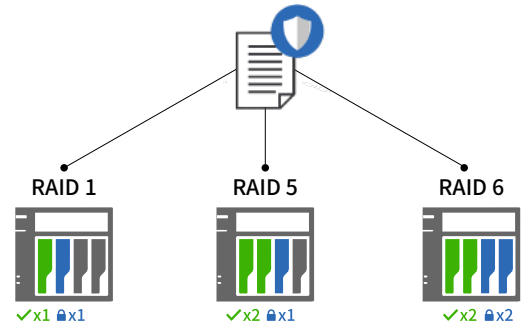

Data Protection Starts with ASUSTOR RAID

ASUSTOR understands that your data is priceless, therefore an ASUSTOR NAS provides different RAID options, giving your data various levels of protection from the moment it is first stored on the NAS. We recommend you plan your storage protection based on your NAS model and number of hard drives. Data protection has never been so simple.

	Single	JBOD	RAID 0	RAID 1	RAID 5	RAID 6	RAID 10
Minimum number of disks	1	2	2	2	3	4	4
Faulty Disks Tolerated	×	×	×	1	1	2	2
Increased System performance	×	×	✓	×	✓	✓	✓
Maximum use of Storage space	✓	✓	✓	🗨 x 1/2	🗨 -1	🗨 -2	🗨 x 1/2

As Much Space as Needed

The AS5304T supports up to 56TB, enabling storage of large live streams and videos. Complement gameplay recordings with a NAS. Not enough? Expand your AS5304T with up to three AS6004U expansion units for a total of 168TB.