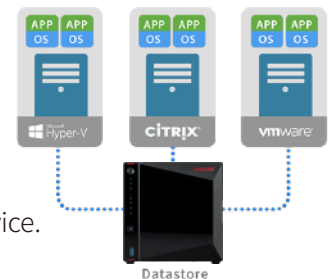

Portainer – Easy Docker Deployments

Even more possibilities for ADM with Portainer for Docker images. With thousands of images, Portainer can download and deploy more types of programs than ever before. Portainer is incredibly user friendly and employs a graphical interface to make Docker images easier to deploy than ever.

Automatically Synchronize Files Between Computer and NAS

ASUSTOR EZ Sync brings the magic of cloud sync services right to your home. With an ASUSTOR NAS and EZ Sync, data can be synchronized anywhere with an internet connection without a monthly bill or a data limit. If data is unintentionally modified, restoration is easy with EZ Sync's automatic file history management feature.

Snapshot Center

Snapshot Center is a new feature for ASUSTOR NAS devices that utilizes Btrfs and iSCSI volumes to take snapshots of the information inside a NAS. Snapshot Center supports up to 256 snapshots of a volume and can be done every five minutes, creating a backup that can be restored easily if data is damaged or lost.