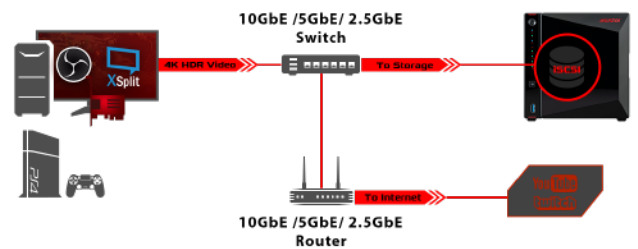

As Much Space as Needed

The AS5304T supports up to 56TB, enabling storage of large live streams and videos. Complement gameplay recordings with a NAS. Not enough? Expand your AS5304T with up to three AS6004U expansion units for a total of 168TB.

Max **56TB** + **AS6004U X3** = **168TB**

Live Streaming with Your NAS

ASUSTOR NAS devices offer live stream records in up to 4K HDR to be saved directly onto a NAS without affecting game performance. For gamers without large hard drive capacities, LAN parties and internet cafés, ADM offers iSCSI to store less demanding titles to play across multiple devices simultaneously.