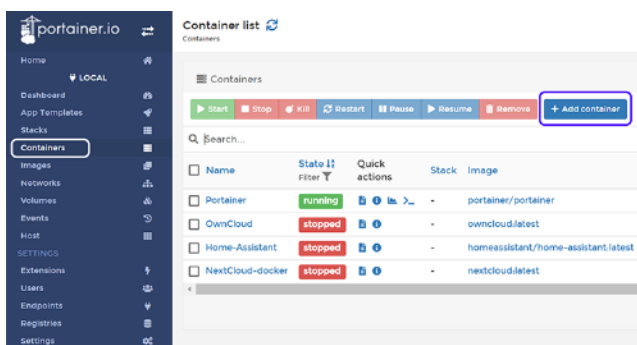

Portainer – Easy Docker Deployments

Even more possibilities for ADM with Portainer for Docker images. With thousands of images, Portainer can download and deploy more types of programs than ever before. Portainer is incredibly user friendly and employs a graphical interface to make Docker images easier to deploy than ever.