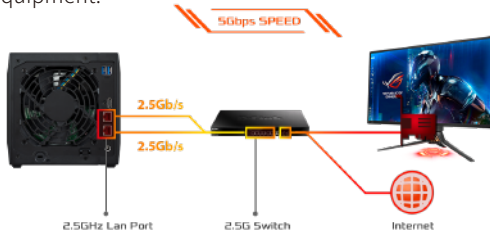

The AS5304T provides two 2.5-Gigabit Ethernet ports. Enable up to 150% faster performance than Gigabit Ethernet with compatible hardware and up to 5 Gbps using Link Aggregation.*

*Link Aggregation only supported with compatible hardware. Please check beforehand and verify that Link Aggregation is supported on your equipment.